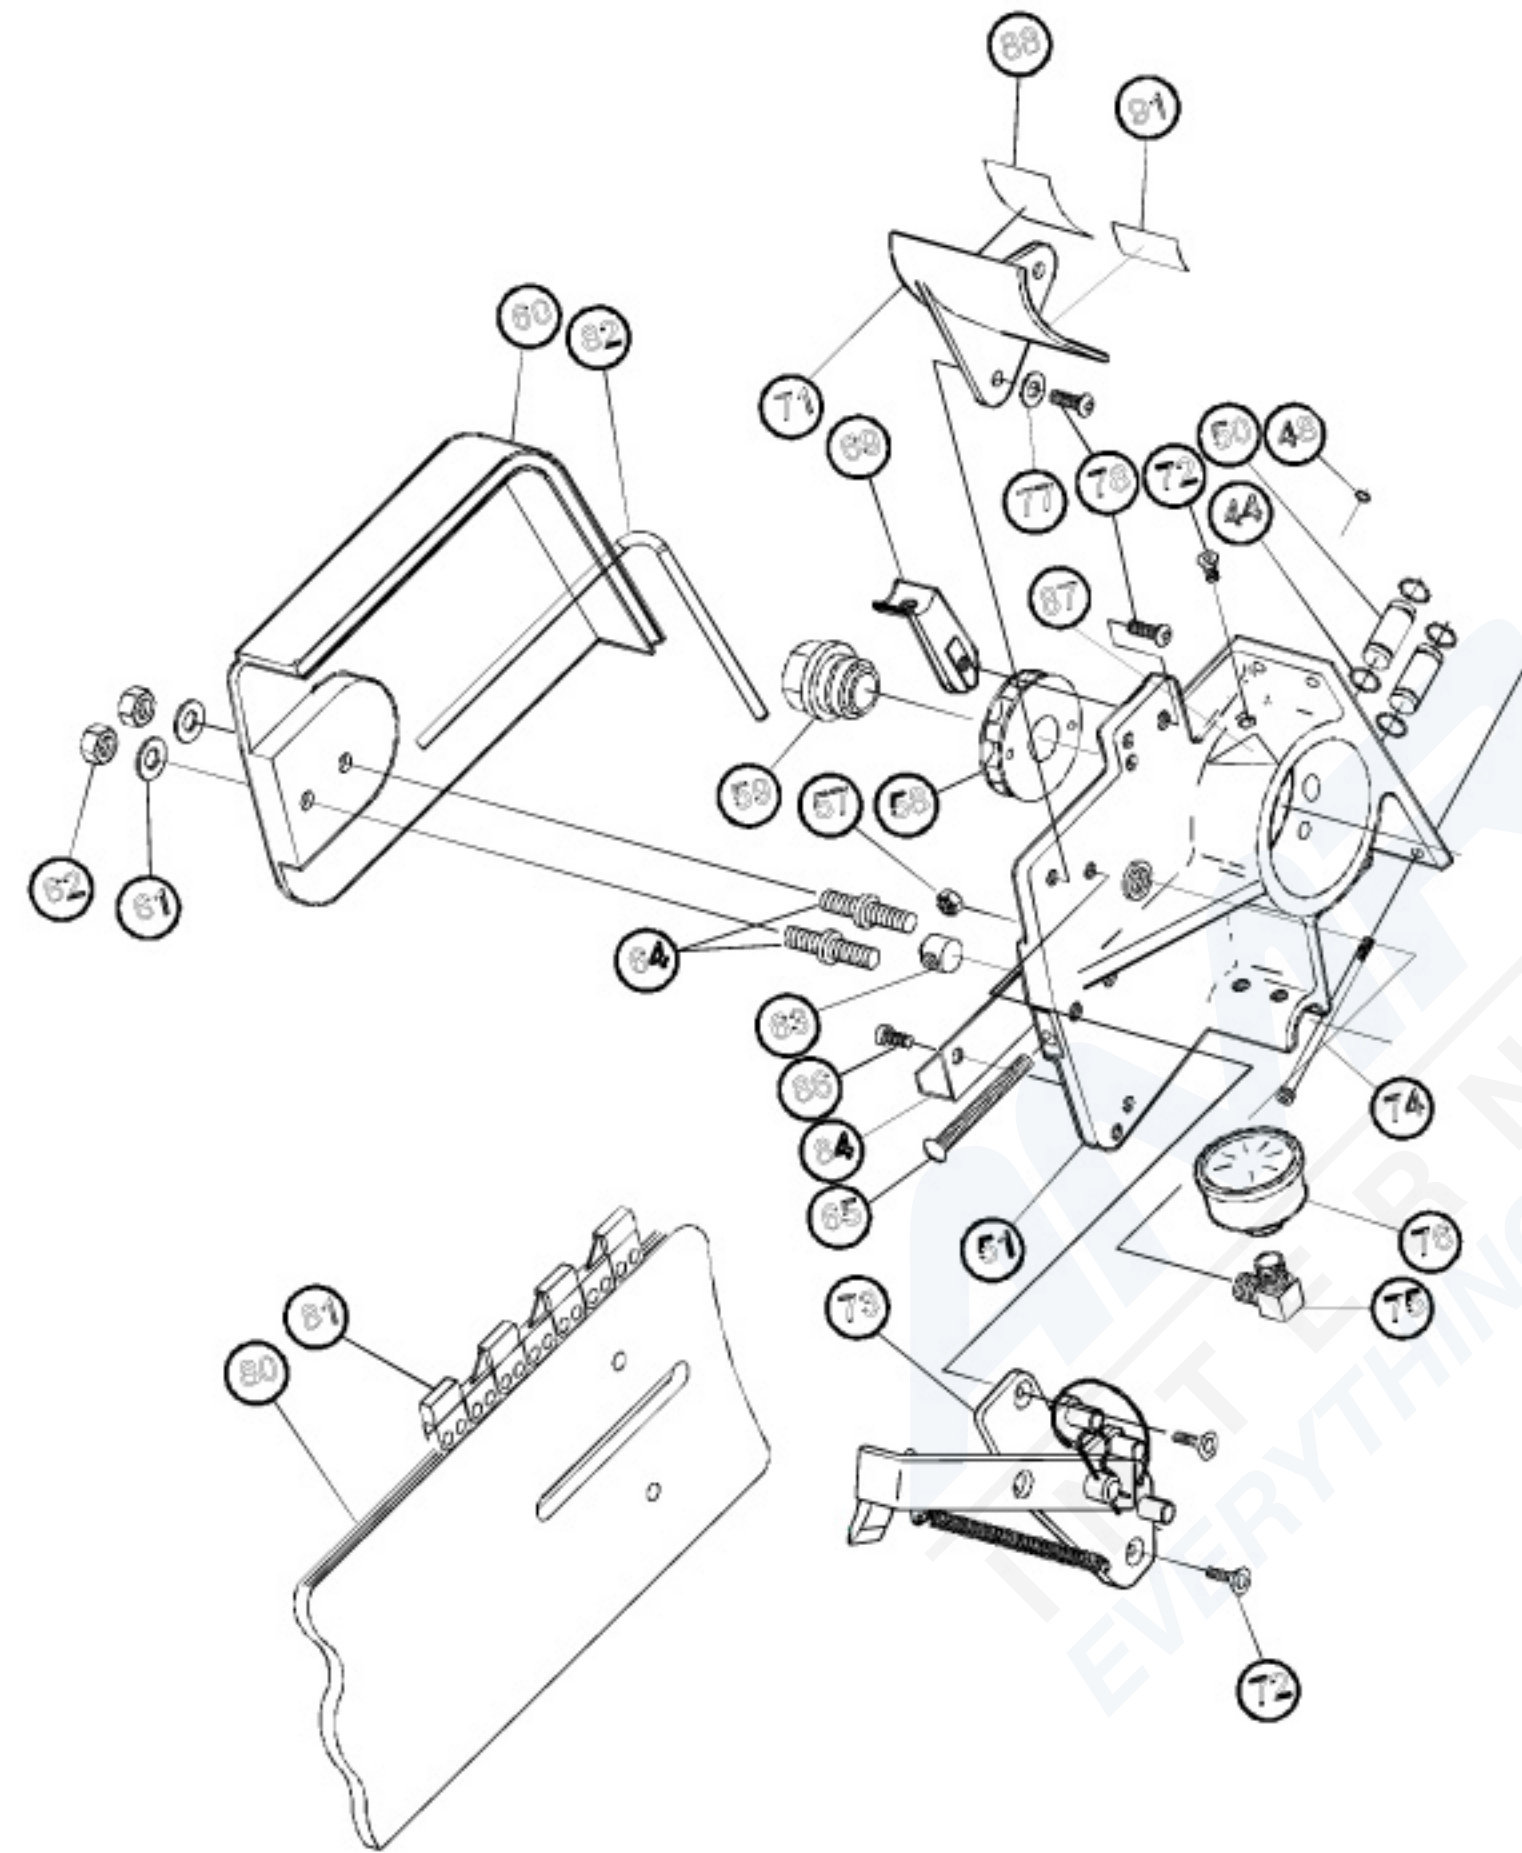

No.	Part #	Description
1	00208	BOLT
2	06861	GEAR HOUSING ASSEMBLY
3	06316	BUSHING 7/16 ID X 1/2 LONG
3	06316	BUSHING 7/16 ID X 1/2 LONG
4	06838	DRIVE GEAR
5	06840	IDLER SHAFT
6	06839	IDLER GEAR
7	00713	DOWEL PIN
8	00178	O-RING 2-034 R16 70D BUNA
9	21417	FRONT BEARING HOUSING
10	00171	O-RING 2-017 R16 70D BUNA
11	00669	QUAD RING Q-4014-366Y
12	19884	SEAL GLAND
13	00170	RETAINING RING
14	06881	NEEDLE ROLLER
15	23752	MOTOR SHAFT U/W
16	00148	BEARING
17	02905	O-RING 2-131 R16 70D BUNA
18	03104	KEEPER SEAL & BEARING
19	03110	ROTARY SHAFT SEAL
20	00633	RETAINER RING
21	01211	O-RING 2-016 R16 70D BUNA
22	03280	SEAL RACE SPACER
23	20472	RETAINING RING
66	02649	HANDLE BAR RETAINER
67	02764	HSHCS 5/16x3/4 SST
68	02643	NEOPRENE WASHER
70	23754	HANDLE BAR
79	03790	GPM STICKER 10-14 2000PSI

No.	Part #	Description
24	02004	DRIVE PIN-NSI
25	03278	ROLL PIN
26	22701	TORSION SPRING
27	31804	ROLL PIN 1/4 x 2 STAINLESS
28	22707	TRIGGER
29	02920	ON-OFF VALVE SPACER
30	22704	SAFETY CATCH
31	01605	O-RING 3-908 R17 90D BUNA
32	01219	PIPE PLUG 1/4 NPT HSH SST
32	08104	O-RING BOSS PLUG 3/8 SAE
33	00112	QUAD RING Q-4010-366Y
34	02931	VALVE CAP (ON-OFF)
35	01604	O-RING 3-910 R17 90D BUNA
36	02925	VALVE SPOOL OC-CW
37	28552	VALVE HANDLE ASSY
38	20459	HOSE CLIP
39	35963	SCREW 1/4-20x1-1/4 OVAL HEAD
40	06830	HOSE WHIP-100R1+ 18"-8NPT-8SAE
41	03010	PLUG ASSY KIT
42	02916	COMP COIL SPRING
43	23755	WATER HOSE ASSY
44	00175	O-RING 2-014 R17 90D BUNA
45	00174	OIL TUBE
46	20453	EXTENSION HOUSING
47	00961	PIPE PLUG 1/8 NPT HEX SOCKET
49	22717	PIPE PLUG 1/16-27 HSH STNLS
52	25260	QUAD RING Q4012-477B
53	01211	O-RING 2-016 R16 70D BUNA
54	20463	WATER VALVE
55	20458	SPRING
56	350237	HOLLOW HEX PLUG 8 HP5ON-S
83	03971	FF COUPLER SET 3/8 BODY 3/8NPT
85	25635	FLOW REGLTR.CRTRDG. NSIseenote
90	29530	SOUND POWER LEVEL #108