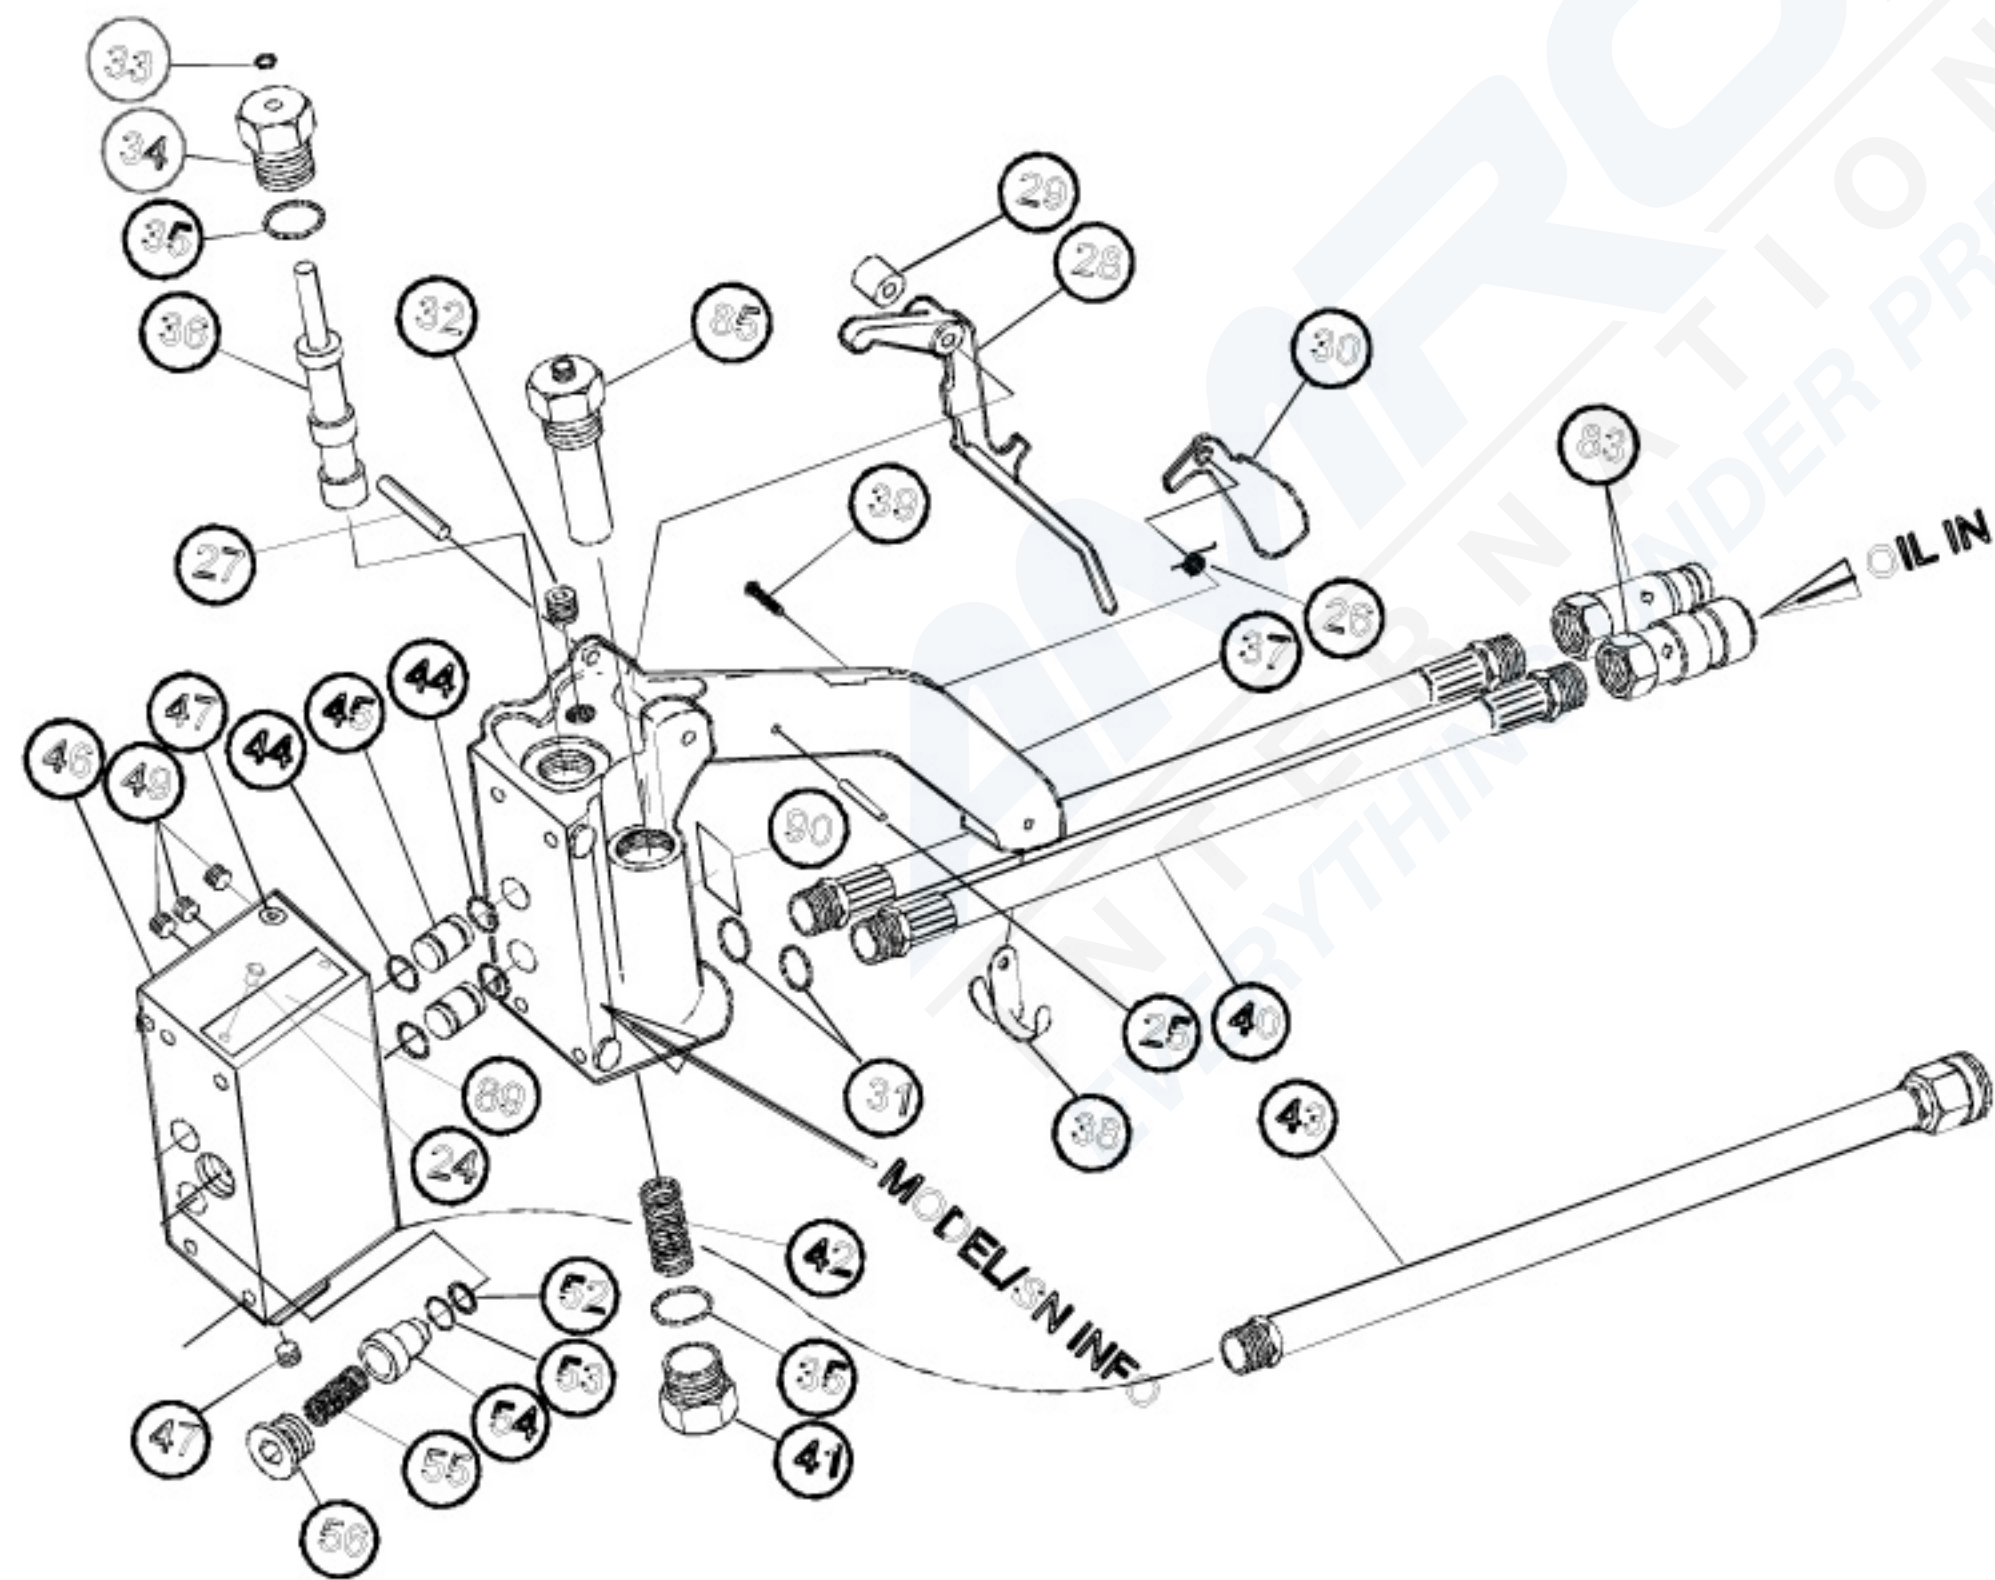

No.	Part #	Description
1	00208	BOLT
2	06861	GEAR HOUSING ASSEMBLY
3	06316	BUSHING 7/16 ID X 1/2 LONG
3	06316	BUSHING 7/16 ID X 1/2 LONG
4	06838	DRIVE GEAR
5	06840	IDLER SHAFT
6	06839	IDLER GEAR
7	00713	DOWEL PIN
8	00178	O-RING 2-034 R16 70D BUNA
9	21417	FRONT BEARING HOUSING
10	00171	O-RING 2-017 R16 70D BUNA
11	00669	QUAD RING Q-4014-366Y
12	19884	SEAL GLAND
13	00170	RETAINING RING
14	06881	NEEDLE ROLLER
15	23752	MOTOR SHAFT U/W
16	00148	BEARING
17	02905	O-RING 2-131 R16 70D BUNA
18	03104	KEEPER SEAL & BEARING
19	03110	ROTARY SHAFT SEAL
20	00633	RETAINER RING
21	01211	O-RING 2-016 R16 70D BUNA
22	03280	SEAL RACE SPACER
23	20472	RETAINING RING
66	02649	HANDLE BAR RETAINER
67	02764	HSHCS 5/16x3/4 SST
68	02643	NEOPRENE WASHER
70	23754	HANDLE BAR
79	03790	GPM STICKER 10-14 2000PSI

No.	Part #	Description
24	02004	DRIVE PIN-NSI
25	03278	ROLL PIN
26	22701	TORSION SPRING
27	31804	ROLL PIN 1/4 x 2 STAINLESS
28	22707	TRIGGER
29	02920	ON-OFF VALVE SPACER
30	22704	SAFETY CATCH
31	01605	O-RING 3-908 R17 90D BUNA
32	01219	PIPE PLUG 1/4 NPT HSH SST
32	08104	O-RING BOSS PLUG 3/8 SAE
33	00112	QUAD RING Q-4010-366Y
34	02931	VALVE CAP (ON-OFF)
35	01604	O-RING 3-910 R17 90D BUNA
36	02925	VALVE SPOOL OC-CW
37	28552	VALVE HANDLE ASSY
38	20459	HOSE CLIP
39	35963	SCREW 1/4-20x1-1/4 OVAL HEAD
40	06830	HOSE WHIP-100R1+ 18"-8NPT-8SAE
41	03010	PLUG ASSY KIT
42	02916	COMP COIL SPRING
43	23755	WATER HOSE ASSY
44	00175	O-RING 2-014 R17 90D BUNA
45	00174	OIL TUBE
46	20453	EXTENSION HOUSING
47	00961	PIPE PLUG 1/8 NPT HEX SOCKET
49	22717	PIPE PLUG 1/16-27 HSH STNLS
52	25260	QUAD RING Q4012-477B
53	01211	O-RING 2-016 R16 70D BUNA
54	20463	WATER VALVE
55	20458	SPRING
56	350237	HOLLOW HEX PLUG 8 HP5ON-S
83	03971	FF COUPLER SET 3/8 BODY 3/8NPT
85	25635	FLOW REGLTR.CRTRDG. NSIseenote
90	29530	SOUND POWER LEVEL #108