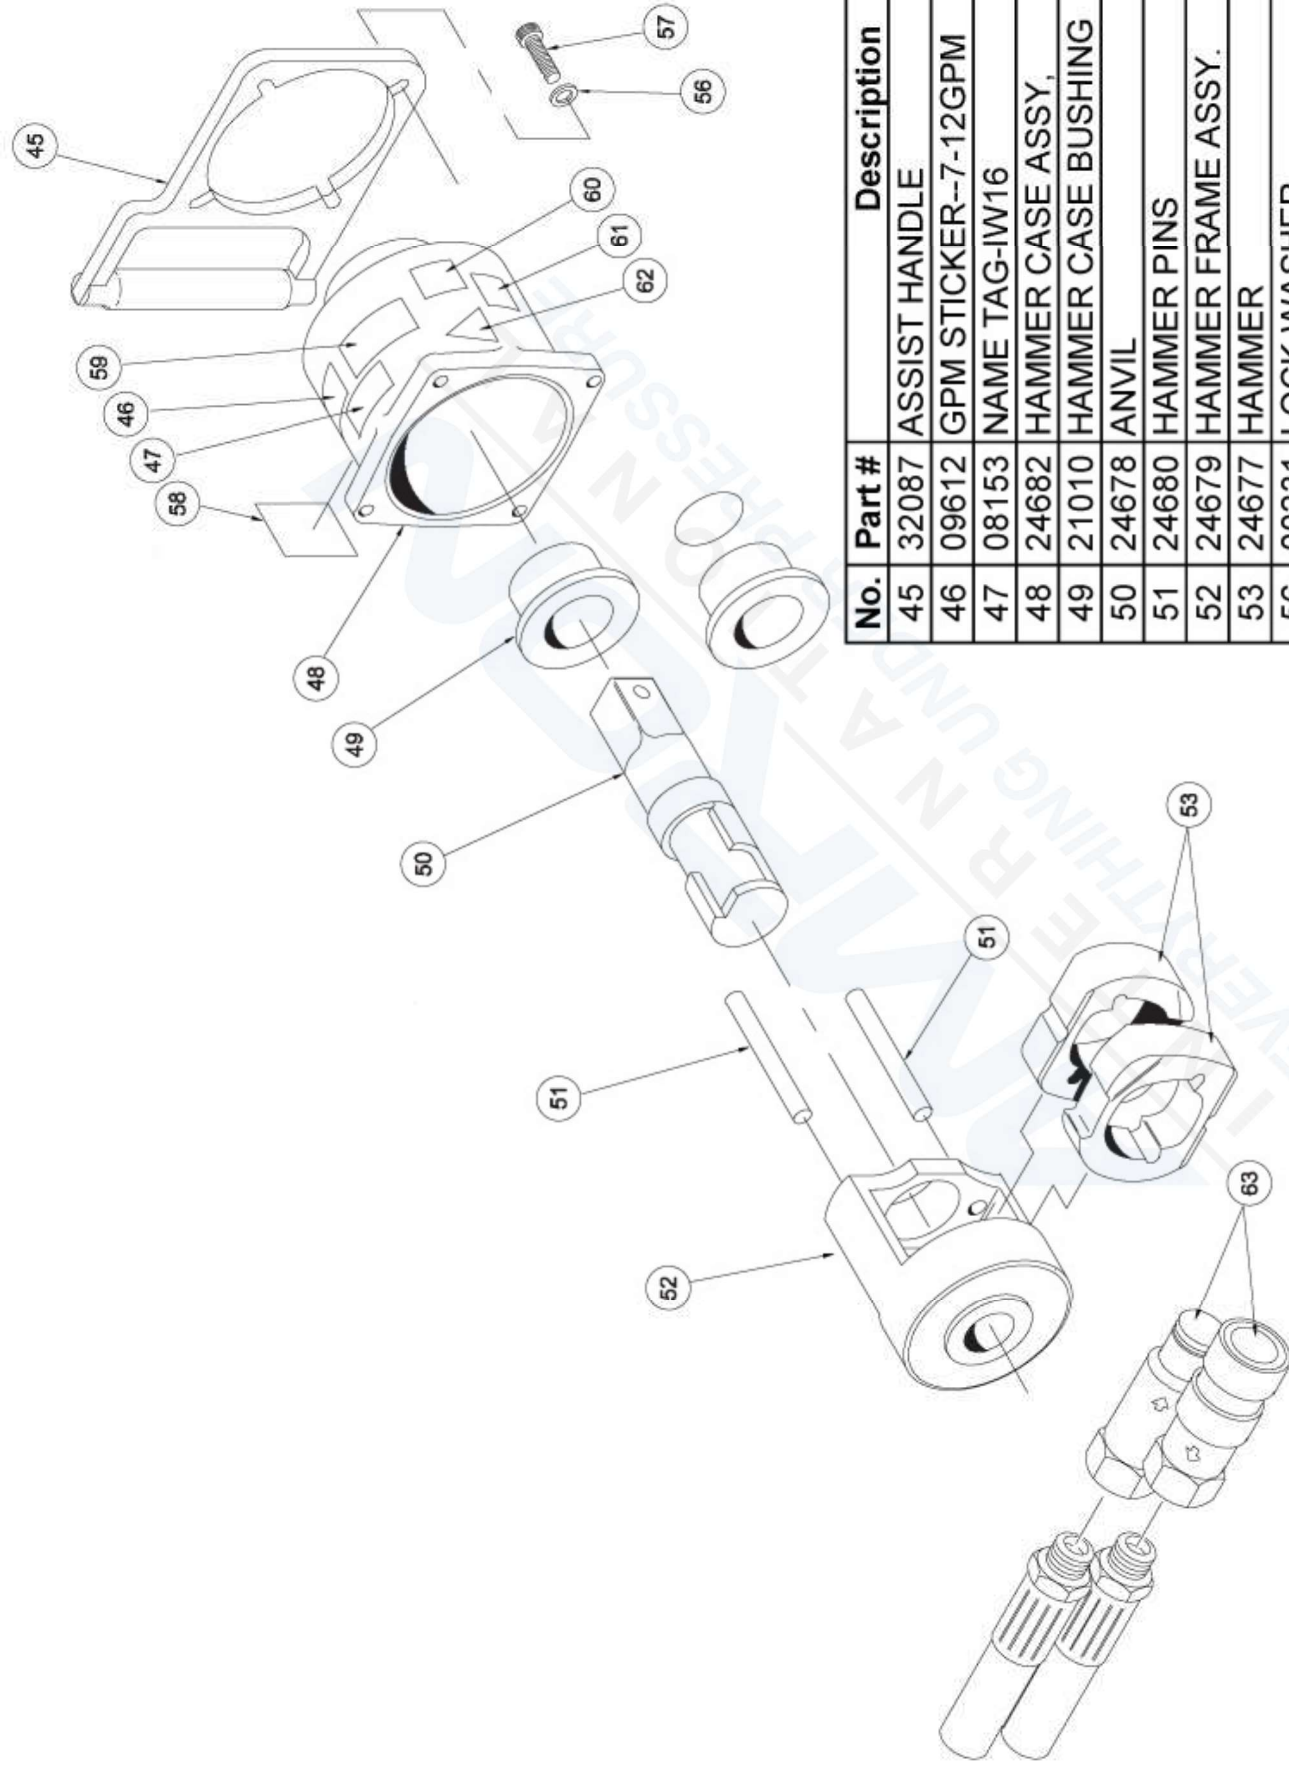

No.	Part #	Description
1	22064	ROD WIPER
2	00026	O-RING 2-008 R16
3	22063	SPOOL CAP
4	06533	O-RING 3-916 R17 90D BUNA
5	23678	HEADED PUSH PIN
6	07998	ON/OFF SPOOL WELDMENT-OC
7	07986	RELIEF SEAT
8	08135	RELIEF POPPET
9	08131	SPOOL RETURN SPRING
10	08122	COIL SPRING
11	07982	SPRING REST

No.	Part #	Description
12	00255	O-RING 2-045 R16 70D BUNA
13	08137	MOTOR HOUSING ASSY
14	08146	BUSHING
15	08123	IDLER SHAFT
16	00255	O-RING 2-045 R16 70D BUNA
17	08136	MAIN SHAFT
18	08128	IDLER GEAR ASSY
19	17279	VALVE HANDLE ASSY
20	01211	O-RING 2-016 R16 70D BUNA
21	08015	SPIRAL BACK-UP RING -016
22	08016	RETAINING RING-3/4 EXT
23	00706	WASHER
24	09284	HSHCS 1/2-13UNCx1-3/4 SST
25	58631	SWIVEL FITTING
26	56725	HOSE ASSEMBLY PARKER
27	05965	ROLL PIN-1/4X1 1/2-MDK STNLS
28	08133	TRIGGER
29	08139	REVERSING SPOOL
30	01607	SETSCREW 1/4-20x1/4 CUP PT HS
31	04939	LEVER
32	04888	O-RING 2-124 R16 70D BUNA
33	08180	BACK-UP RING-124
34	08125	SEAL BACK-UP WASHER
35	00663	RETAINER RING
36	00016	O-RING 2-015 R16 70D BUNA
37	00717	O-RING 2-010 R16
38	07995	INSERT
39	08147	THRUST BEARING RACE
40	08148	THRUST NEEDLE BEARING
41	00717	O-RING 2-010 R16
42	07984	RELIEF ADJUSTMENT SCREW
43	00429	NUT 5/16-18 HEX PLAIN GR 8
44	23817	THRUST SPACER
65	30136	STICKER, ROTATION DIRECTION
66	21986	HSHCS 1/2-13UNCx2.25 SST

No.	Part #	Description
45	32087	ASSIST HANDLE
46	09612	GPM STICKER--7-12GPM
47	08153	NAME TAG-IW16
48	24682	HAMMER CASE ASSY.
49	21010	HAMMER CASE BUSHING
50	24678	ANVIL
51	24680	HAMMER PINS
52	24679	HAMMER FRAME ASSY.
53	24677	HAMMER
56	00231	LOCK WASHER
57	09625	HSHCS 5/16-18UNC x 1-1/2 SST
58	66305	STICKER-SND PWR LVL-116
59	12412	WARNING STICKER-ELECTRICAL
60	28788	MANUAL STICKER
61	28323	STICKER "CE" 12MM
62	11207	CIRCUIT TYPE D STICKER
63	03971	FF COUPLER SET 3/8 BODY 3/8NPT