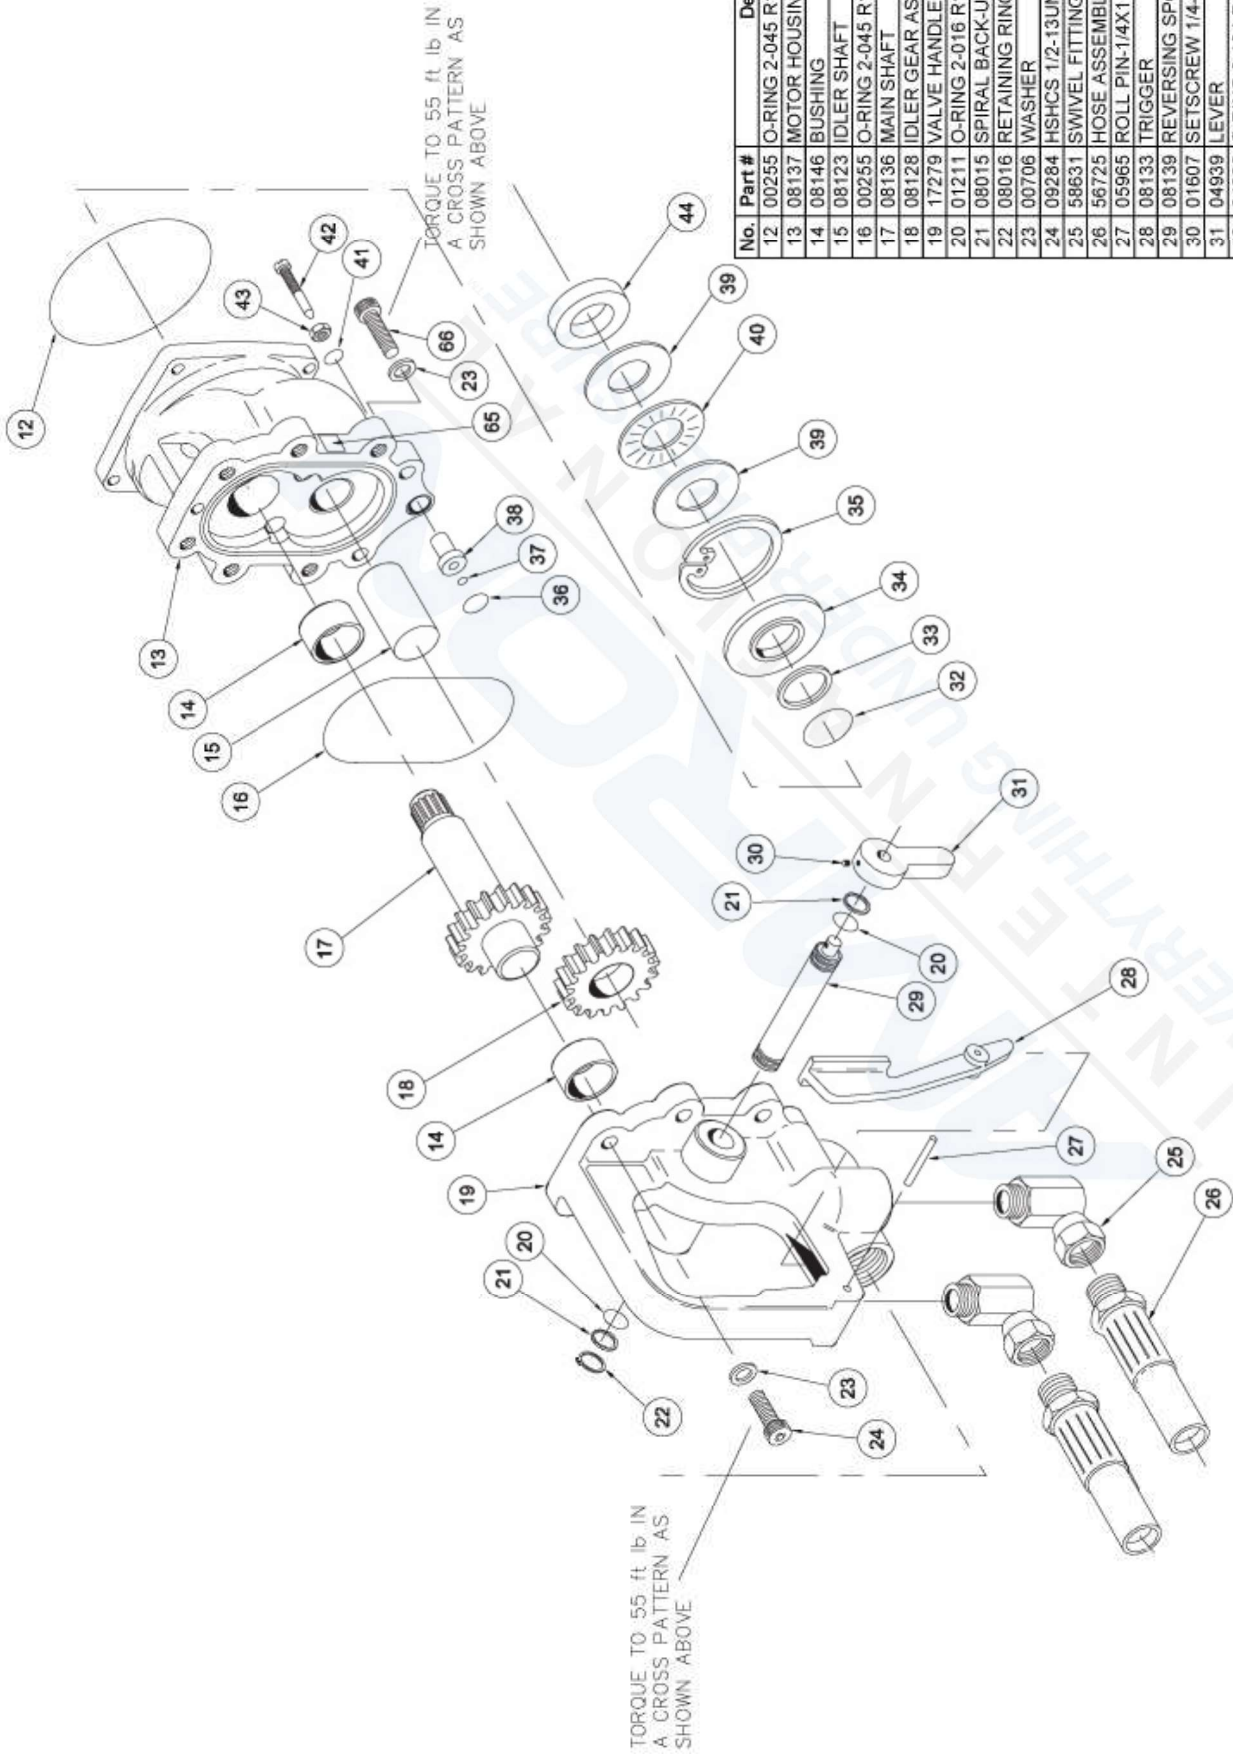

No.	Part #	Description
1	22064	ROD WIPER
2	00026	O-RING 2-008 R16
3	22063	SPOOL CAP
4	06533	O-RING 3-916 R17 90D BUNA
5	23678	HEADED PUSH PIN
6	07998	ON/OFF SPOOL WELDMENT-OC
7	07986	RELIEF SEAT
8	08135	RELIEF POPPET
9	08131	SPOOL RETURN SPRING
10	08122	COIL SPRING
11	07982	SPRING REST

No.	Part #	Description
12	00255	O-RING 2-045 R16 70D BUNA
13	08137	MOTOR HOUSING ASSY
14	08146	BUSHING
15	08123	IDLER SHAFT
16	00255	O-RING 2-045 R16 70D BUNA
17	08136	MAIN SHAFT
18	08128	IDLER GEAR ASSY
19	17279	VALVE HANDLE ASSY
20	01211	O-RING 2-016 R16 70D BUNA
21	08015	SPIRAL BACK-UP RING -016
22	08016	RETAINING RING-3/4 EXT
23	00706	WASHER
24	09284	HSHCS 1/2-13UNCx1-3/4 SST
25	58631	SWIVEL FITTING
26	56725	HOSE ASSEMBLY PARKER
27	05965	ROLL PIN-1/4X1 1/2-MDK STNLS
28	08133	TRIGGER
29	08139	REVERSING SPOOL
30	01607	SETSCREW 1/4-20x1/4 CUP PT HS
31	04939	LEVER
32	04888	O-RING 2-124 R16 70D BUNA
33	08180	BACK-UP RING-124
34	08125	SEAL BACK-UP WASHER
35	00663	RETAINER RING
36	00016	O-RING 2-015 R16 70D BUNA
37	00717	O-RING 2-010 R16
38	07995	INSERT
39	08147	THRUST BEARING RACE
40	08148	THRUST NEEDLE BEARING
41	00717	O-RING 2-010 R16
42	07984	RELIEF ADJUSTMENT SCREW
43	00429	NUT 5/16-18 HEX PLAIN GR 8
44	23817	THRUST SPACER
65	30136	STICKER, ROTATION DIRECTION
66	21986	HSHCS 1/2-13UNCx2.25 SST

No.	Part #	Description
45	32087	ASSIST HANDLE
46	09612	GPM STICKER--7-12GPM
47	08153	NAME TAG-IW16
48	24682	HAMMER CASE ASSY.
49	21010	HAMMER CASE BUSHING
50	24678	ANVIL
51	24680	HAMMER PINS
52	24679	HAMMER FRAME ASSY.
53	24677	HAMMER
56	00231	LOCK WASHER
57	09625	HSHCS 5/16-18UNC x 1-1/2 SST
58	66305	STICKER-SND PWR LVL-116
59	12412	WARNING STICKER-ELECTRICAL
60	28788	MANUAL STICKER
61	28323	STICKER "CE" 12MM
62	11207	CIRCUIT TYPE D STICKER
63	03971	FF COUPLER SET 3/8 BODY 3/8NPT